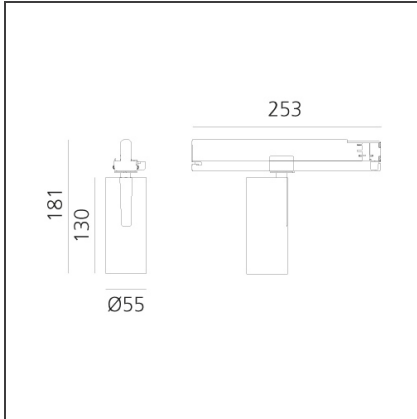

TECHNICAL DRAWINGS

FEATURES

Article Code:	AN10818	Series:	Indoor, 2018
Colour:	Brushed copper		Artemide Collection
Installation:	Projector, Track		
Environment:	Indoor		

DIMENSIONS

Height:	cm 18.4
Base Length:	cm 25.3
Inclination:	-90+90
Rotation:	cm 360

INCLUDED SOURCES

Category:	LED	Color temperature (K):	3000K
Number:	1		
Watt:	25W		
Type:	0		
Class:	A		

LUMINAIRE

Watt:	25W	Delivered lumens output (lm):	1597lm
		CCT:	3000K
		Efficiency:	68%
		Efficacy:	63.87lm/W
		CRI:	90
		Dimmable Typology:	Dali

Notes

220/240Vac 50/60Hz Electronic ballast included.