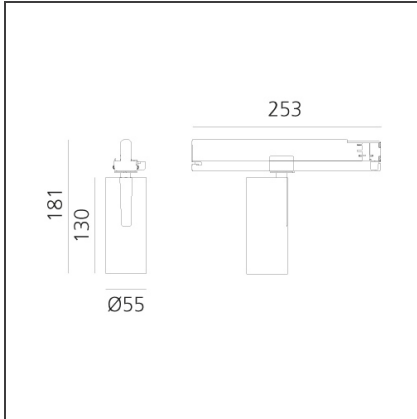

Vector Track 55 25W 32° 3000K DALI Brushed bronze

IP20 Dimmerable: +  -

DESIGN BY

Carlotta de Bevilacqua

DESCRIPTION

Three sizes with three different beam angles each (spot, flood, wide flood) obtained by means of refractive or hybrid optical units. Vector 55 track DALI zoom optic (22°-32°). Junction arm integrated in the spotlight's body to keep the barycentre aligned with the track and prevent any imbalance in possible suspension versions of the track. The junction allows 360° rotation and 90° tilting for maximum emission adjustment freedom. Vector 95 available only in track version. Version with compact 4-conductor (3p+n) adapter with hidden LED driver and not-dimmable phase selector.

TECHNICAL DRAWINGS

FEATURES

Article Code:	AN10820	Series:	Indoor, 2018
Colour:	Brushed bronze		Artemide Collection
Installation:	Projector, Track		
Environment:	Indoor		

DIMENSIONS

Height:	cm 18.4
Base Length:	cm 25.3
Inclination:	-90+90
Rotation:	cm 360

INCLUDED SOURCES

Category:	LED	Color temperature (K):	3000K
Number:	1		
Watt:	25W		
Type:	0		
Class:	A		

LUMINAIRE

Watt:	25W	Delivered lumens output (lm):	1597lm
		CCT:	3000K
		Efficiency:	68%
		Efficacy:	63.87lm/W
		CRI:	90
		Dimmable Typology:	Dali

Adjustable
dowsers - Vector
55
AP91500