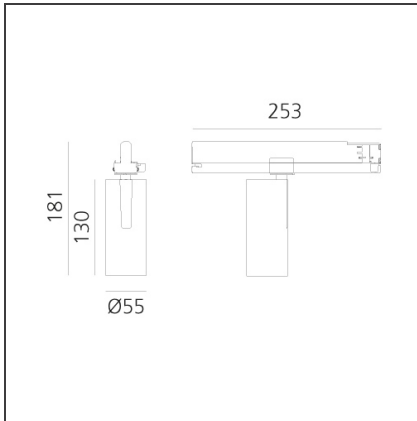

Vector Track 55 25W 32° 3000K DALI Black

IP20 Dimmerable: + -

DESIGN BY

Carlotta de Bevilacqua

DESCRIPTION

Three sizes with three different beam angles each (spot, flood, wide flood) obtained by means of refractive or hybrid optical units. Vector 55 track DALI zoom optic (22°-32°). Junction arm integrated in the spotlight's body to keep the barycentre aligned with the track and prevent any imbalance in possible suspension versions of the track. The junction allows 360° rotation and 90° tilting for maximum emission adjustment freedom. Vector 95 available only in track version. Version with compact 4-conductor (3p+n) adapter with hidden LED driver and not-dimmable phase selector.

TECHNICAL DRAWINGS

FEATURES

Article Code:	AN10804	Series:	Indoor, 2018 Artemide Collection
Colour:	Black		
Installation:	Projector, Track		
Environment:	Indoor		

DIMENSIONS

Height:	cm 18.4
Base Length:	cm 25.3
Inclination:	-90+90
Rotation:	cm 360

INCLUDED SOURCES

Category:	LED	Color temperature (K):	3000K
Number:	1		
Watt:	25W		
Type:	0		
Class:	A		

LUMINAIRE

Watt:	25W	Delivered lumens output (lm):	1596lm
		CCT:	3000K
		Efficiency:	68%
		Efficacy:	63.87lm/W
		CRI:	90
		Dimmable Typology:	Dali

Adjustable
dowsers - Vector
55
AP91500