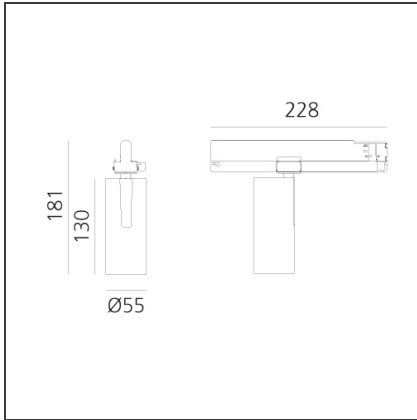

TECHNICAL DRAWINGS

FEATURES

Article Code:	AN11301	Series:	Indoor, 2018 Artemide Collection
Colour:	White		
Installation:	Projector, Track		
Environment:	Indoor		

DIMENSIONS

Height:	cm 18.4
Base Length:	cm 16.2
Inclination:	-90+90
Rotation:	cm 360

INCLUDED SOURCES

Category:	LED	Color temperature (K):	2700K
Number:	1		
Watt:	25W		
Type:	0		

LUMINAIRE

Watt:	25W	Delivered lumens output (lm):	1534lm
		CCT:	2700K
		Efficiency:	68%
		Efficacy:	61.36lm/W
		CRI:	90

Notes

220/240Vac 50/60Hz Electronic ballast included.