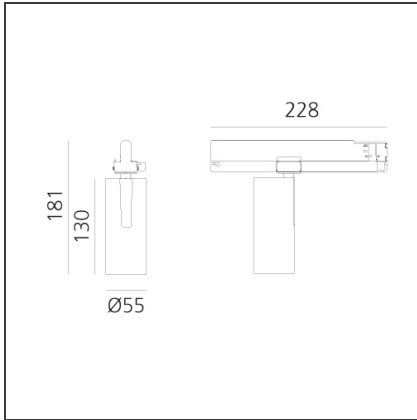

TECHNICAL DRAWINGS

FEATURES

Article Code:	AN11315	Series:	Indoor, 2018 Artemide Collection
Colour:	Brushed silver		
Installation:	Projector, Track		
Environment:	Indoor		

DIMENSIONS

Height:	cm 18.4
Base Length:	cm 16.2
Inclination:	-90+90
Rotation:	cm 360

INCLUDED SOURCES

Category:	LED	Color temperature (K):	2700K
Number:	1		
Watt:	25W		
Type:	0		

LUMINAIRE

Watt:	25W	Delivered lumens output (lm):	1534lm
		CCT:	2700K
		Efficiency:	68%
		Efficacy:	61.36lm/W
		CRI:	90

Notes

220/240Vac 50/60Hz Electronic ballast included.