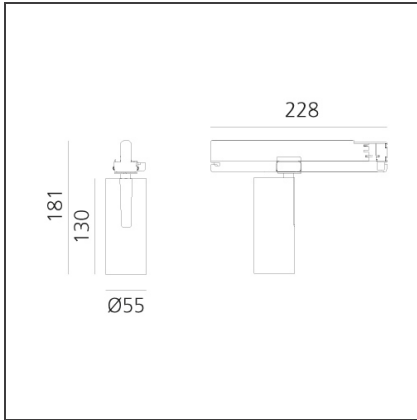

Vector Track 55 25W 32° 2700K Undimmable Brushed copper

IP20 

DESIGN BY

Carlotta de Bevilacqua

DESCRIPTION

Three sizes with three different beam angles each (spot, flood, wide flood) obtained by means of refractive or hybrid optical units. Vector 55 track DALI zoom optic (22°-32°). Junction arm integrated in the spotlight's body to keep the barycentre aligned with the track and prevent any imbalance in possible suspension versions of the track. The junction allows 360° rotation and 90° tilting for maximum emission adjustment freedom. Vector 95 available only in track version. Version with compact 4-conductor (3p+n) adapter with hidden LED driver and not-dimmable phase selector.

TECHNICAL DRAWINGS

FEATURES

Article Code:	AN11318	Series:	Indoor, 2018 Artemide Collection
Colour:	Brushed copper		
Installation:	Projector, Track		
Environment:	Indoor		

DIMENSIONS

Height:	cm 18.4
Base Length:	cm 16.2
Inclination:	-90+90
Rotation:	cm 360

Adjustable
dowsers - Vector
55
AP91500