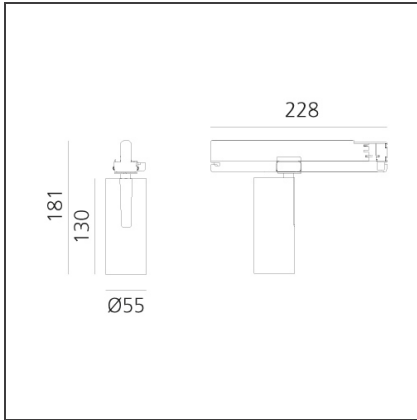

Vector Track 55 25W 32° 2700K Undimmable Brushed bronze

IP20 

DESIGN BY

Carlotta de Bevilacqua

DESCRIPTION

Three sizes with three different beam angles each (spot, flood, wide flood) obtained by means of refractive or hybrid optical units. Vector 55 track DALI zoom optic (22°-32°). Junction arm integrated in the spotlight's body to keep the barycentre aligned with the track and prevent any imbalance in possible suspension versions of the track. The junction allows 360° rotation and 90° tilting for maximum emission adjustment freedom. Vector 95 available only in track version. Version with compact 4-conductor (3p+n) adapter with hidden LED driver and not-dimmable phase selector.

TECHNICAL DRAWINGS

FEATURES

Article Code:	AN11320	Series:	Indoor, 2018 Artemide Collection
Colour:	Brushed bronze		
Installation:	Projector, Track		
Environment:	Indoor		

DIMENSIONS

Height:	cm 18.4
Base Length:	cm 16.2
Inclination:	-90+90
Rotation:	cm 360

Adjustable
dowsers - Vector
55
AP91500