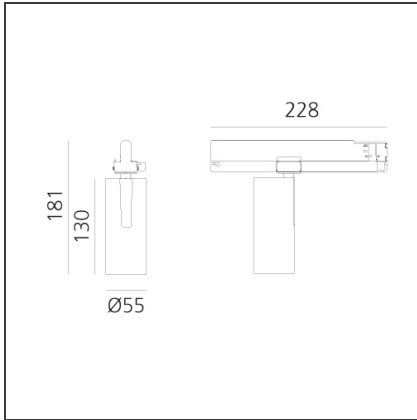

Vector Track 55 25W 32° 2700K Undimmable Black

IP20 

DESIGN BY

Carlotta de Bevilacqua

DESCRIPTION

Three sizes with three different beam angles each (spot, flood, wide flood) obtained by means of refractive or hybrid optical units. Vector 55 track DALI zoom optic (22°-32°). Junction arm integrated in the spotlight's body to keep the barycentre aligned with the track and prevent any imbalance in possible suspension versions of the track. The junction allows 360° rotation and 90° tilting for maximum emission adjustment freedom. Vector 95 available only in track version. Version with compact 4-conductor (3p+n) adapter with hidden LED driver and not-dimmable phase selector.

TECHNICAL DRAWINGS

FEATURES

Article Code:	AN11304	Series:	Indoor, 2018 Artemide Collection
Colour:	Black		
Installation:	Projector, Track		
Environment:	Indoor		

DIMENSIONS

Height:	cm 18.4
Base Length:	cm 16.2
Inclination:	-90+90
Rotation:	cm 360

Adjustable
dowsers - Vector
55
AP91500