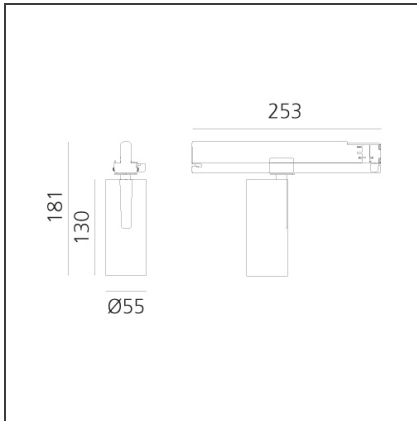

Vector Track 55 25W 32° 2700K DALI White

IP20 Dimmerable: +  -

DESIGN BY

Carlotta de Bevilacqua

DESCRIPTION

Three sizes with three different beam angles each (spot, flood, wide flood) obtained by means of refractive or hybrid optical units. Vector 55 track DALI zoom optic (22°-32°). Junction arm integrated in the spotlight's body to keep the barycentre aligned with the track and prevent any imbalance in possible suspension versions of the track. The junction allows 360° rotation and 90° tilting for maximum emission adjustment freedom. Vector 95 available only in track version. Version with compact 4-conductor (3p+n) adapter with hidden LED driver and not-dimmable phase selector.

TECHNICAL DRAWINGS

FEATURES

Article Code:	AN11801	Series:	Indoor, 2018 Artemide Collection
Colour:	White		
Installation:	Projector, Track		
Environment:	Indoor		

DIMENSIONS

Height:	cm 18.4
Base Length:	cm 25.3
Inclination:	-90+90
Rotation:	cm 360

Adjustable
dowsers - Vector
55
AP91500