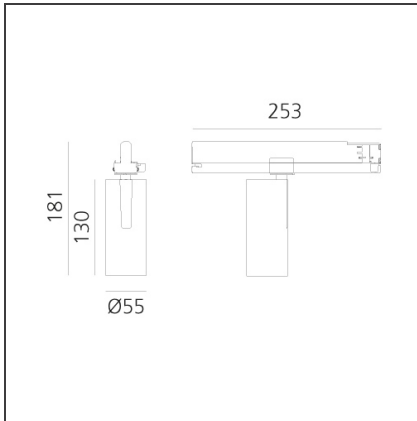

Vector Track 55 25W 32° 2700K DALI Brushed bronze

IP20 Dimmerable: +  -

DESIGN BY

Carlotta de Bevilacqua

DESCRIPTION

Three sizes with three different beam angles each (spot, flood, wide flood) obtained by means of refractive or hybrid optical units. Vector 55 track DALI zoom optic (22°-32°). Junction arm integrated in the spotlight's body to keep the barycentre aligned with the track and prevent any imbalance in possible suspension versions of the track. The junction allows 360° rotation and 90° tilting for maximum emission adjustment freedom. Vector 95 available only in track version. Version with compact 4-conductor (3p+n) adapter with hidden LED driver and not-dimmable phase selector.

TECHNICAL DRAWINGS

FEATURES

Article Code:	AN11820	Series:	Indoor, 2018
Colour:	Brushed bronze		Artemide Collection
Installation:	Projector, Track		
Environment:	Indoor		

DIMENSIONS

Height:	cm 18.4
Base Length:	cm 25.3
Inclination:	-90+90
Rotation:	cm 360

Adjustable
dowsers - Vector
55
AP91500