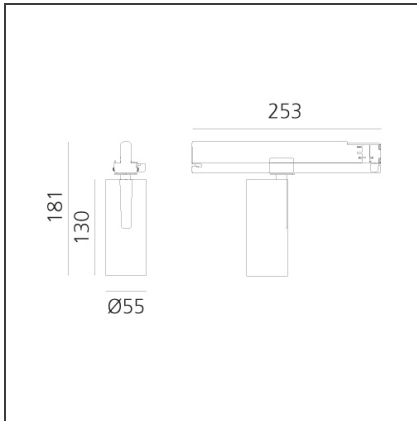

TECHNICAL DRAWINGS

FEATURES

Article Code:	AN11804	Series:	Indoor, 2018 Artemide Collection
Colour:	Black		
Installation:	Projector, Track		
Environment:	Indoor		

DIMENSIONS

Height:	cm 18.4
Base Length:	cm 25.3
Inclination:	-90+90
Rotation:	cm 360

INCLUDED SOURCES

Category:	LED	Color temperature (K):	2700K
Number:	1		
Watt:	25W		
Type:	0		

LUMINAIRE

Watt:	25W	Delivered lumens output (lm):	1534lm
		CCT:	2700K
		Efficiency:	68%
		Efficacy:	61.36lm/W
		CRI:	90
		Dimmable Typology:	Dali

Notes

220/240Vac 50/60Hz Electronic ballast included.