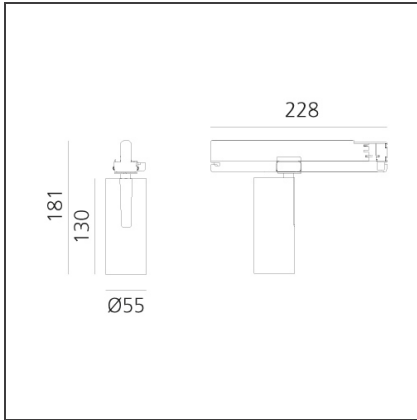

Vector Track 55 25W 22° 4000K Undimmable White

IP20 

DESIGN BY

Carlotta de Bevilacqua

DESCRIPTION

Three sizes with three different beam angles each (spot, flood, wide flood) obtained by means of refractive or hybrid optical units. Vector 55 track DALI zoom optic (22°-32°). Junction arm integrated in the spotlight's body to keep the barycentre aligned with the track and prevent any imbalance in possible suspension versions of the track. The junction allows 360° rotation and 90° tilting for maximum emission adjustment freedom. Vector 95 available only in track version. Version with compact 4-conductor (3p+n) adapter with hidden LED driver and not-dimmable phase selector.

TECHNICAL DRAWINGS

FEATURES

Article Code:	AN15201	Series:	Indoor, 2018 Artemide Collection
Colour:	White		
Installation:	Projector, Track		
Environment:	Indoor		

DIMENSIONS

Height:	cm 18.4
Base Length:	cm 16.2
Inclination:	-90+90
Rotation:	cm 360

INCLUDED SOURCES

Category:	LED	Color temperature (K):	4000K
Number:	1		
Watt:	25W		
Type:	0		
Class:	A		

LUMINAIRE

Watt:	25W	Delivered lumens output (lm):	1489lm
		CCT:	4000K
		Efficiency:	62%
		Efficacy:	59,55lm/W
		CRI:	90

Adjustable
dowsers - Vector
55
AP91500