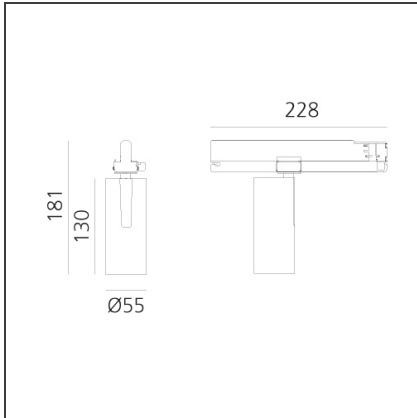

Vector Track 55 25W 22° 4000K Undimmable Brushed Bronze

IP20 

DESIGN BY

Carlotta de Bevilacqua

DESCRIPTION

Three sizes with three different beam angles each (spot, flood, wide flood) obtained by means of refractive or hybrid optical units. Vector 55 track DALI zoom optic (22°-32°). Junction arm integrated in the spotlight's body to keep the barycentre aligned with the track and prevent any imbalance in possible suspension versions of the track. The junction allows 360° rotation and 90° tilting for maximum emission adjustment freedom. Vector 95 available only in track version. Version with compact 4-conductor (3p+n) adapter with hidden LED driver and not-dimmable phase selector.

TECHNICAL DRAWINGS

FEATURES

Article Code:	AN15220	Series:	Indoor, 2018 Artemide Collection
Colour:	Brushed Bronze		
Installation:	Projector, Track		
Environment:	Indoor		

DIMENSIONS

Height:	cm 18.4
Base Length:	cm 16.2
Inclination:	-90+90
Rotation:	cm 360

INCLUDED SOURCES

Category:	LED	Color temperature (K):	4000K
Number:	1		
Watt:	25W		
Type:	0		
Class:	A		

LUMINAIRE

Watt:	25W	Delivered lumens output (lm):	1489lm
		CCT:	4000K
		Efficiency:	62%
		Efficacy:	59,55lm/W
		CRI:	90

Adjustable
dowsers - Vector
55
AP91500