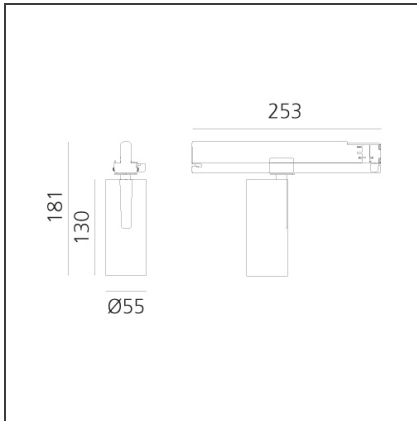

Vector Track 55 25W 22° 4000K DALI White

IP20 Dimmerable: +  -

DESIGN BY

Carlotta de Bevilacqua

DESCRIPTION

Three sizes with three different beam angles each (spot, flood, wide flood) obtained by means of refractive or hybrid optical units. Vector 55 track DALI zoom optic (22°-32°). Junction arm integrated in the spotlight's body to keep the barycentre aligned with the track and prevent any imbalance in possible suspension versions of the track. The junction allows 360° rotation and 90° tilting for maximum emission adjustment freedom. Vector 95 available only in track version. Version with compact 4-conductor (3p+n) adapter with hidden LED driver and not-dimmable phase selector.

TECHNICAL DRAWINGS

FEATURES

Article Code:	AN15701	Series:	Indoor, 2018
Colour:	White		Artemide Collection
Installation:	Projector, Track		
Environment:	Indoor		

DIMENSIONS

Height:	cm 18.4
Base Length:	cm 25.3
Inclination:	-90+90
Rotation:	cm 360

INCLUDED SOURCES

Category:	LED	Color temperature (K):	4000K
Number:	1		
Watt:	25W		
Type:	0		
Class:	A		

LUMINAIRE

Watt:	25W	Delivered lumens output (lm):	1489lm
		CCT:	4000K
		Efficiency:	62%
		Efficacy:	59.55lm/W
		CRI:	90
		Dimmable Typology:	Dali

Adjustable
dowsers - Vector
55
AP91500