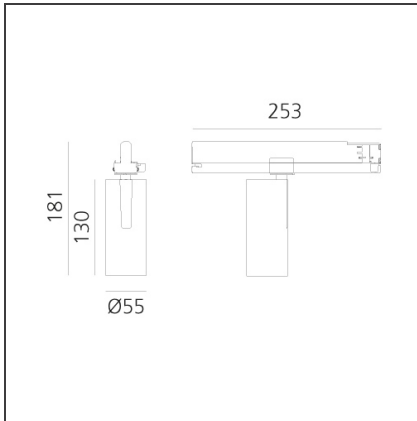

Vector Track 55 25W 22° 4000K DALI Brushed Silver

IP20 Dimmerable: +  -

DESIGN BY

Carlotta de Bevilacqua

DESCRIPTION

Three sizes with three different beam angles each (spot, flood, wide flood) obtained by means of refractive or hybrid optical units. Vector 55 track DALI zoom optic (22°-32°). Junction arm integrated in the spotlight's body to keep the barycentre aligned with the track and prevent any imbalance in possible suspension versions of the track. The junction allows 360° rotation and 90° tilting for maximum emission adjustment freedom. Vector 95 available only in track version. Version with compact 4-conductor (3p+n) adapter with hidden LED driver and not-dimmable phase selector.

TECHNICAL DRAWINGS

FEATURES

Article Code:	AN15715	Series:	Indoor, 2018
Colour:	Brushed Silver		Artemide Collection
Installation:	Projector, Track		
Environment:	Indoor		

DIMENSIONS

Height:	cm 18.4
Base Length:	cm 25.3
Inclination:	-90+90
Rotation:	cm 360

INCLUDED SOURCES

Category:	LED	Color temperature (K):	4000K
Number:	1		
Watt:	25W		
Type:	0		
Class:	A		

LUMINAIRE

Watt:	25W	Delivered lumens output (lm):	1489lm
		CCT:	4000K
		Efficiency:	62%
		Efficacy:	59.55lm/W
		CRI:	90
		Dimmable Typology:	Dali

Adjustable
dowsers - Vector
55
AP91500