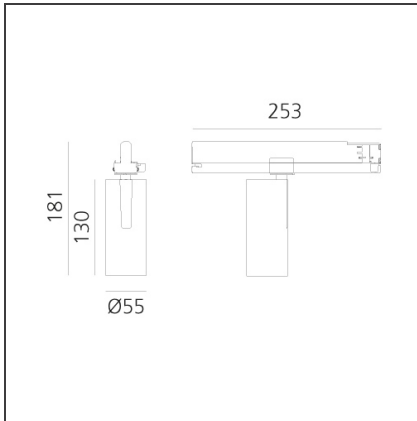

Vector Track 55 25W 22° 4000K DALI Brushed Copper

IP20 Dimmerable: +  -

DESIGN BY

Carlotta de Bevilacqua

DESCRIPTION

Three sizes with three different beam angles each (spot, flood, wide flood) obtained by means of refractive or hybrid optical units. Vector 55 track DALI zoom optic (22°-32°). Junction arm integrated in the spotlight's body to keep the barycentre aligned with the track and prevent any imbalance in possible suspension versions of the track. The junction allows 360° rotation and 90° tilting for maximum emission adjustment freedom. Vector 95 available only in track version. Version with compact 4-conductor (3p+n) adapter with hidden LED driver and not-dimmable phase selector.

TECHNICAL DRAWINGS

FEATURES

Article Code:	AN15718	Series:	Indoor, 2018
Colour:	Brushed Copper		Artemide Collection
Installation:	Projector, Track		
Environment:	Indoor		

DIMENSIONS

Height:	cm 18.4
Base Length:	cm 25.3
Inclination:	-90+90
Rotation:	cm 360

INCLUDED SOURCES

Category:	LED	Color temperature (K):	4000K
Number:	1		
Watt:	25W		
Type:	0		
Class:	A		

LUMINAIRE

Watt:	25W	Delivered lumens output (lm):	1489lm
		CCT:	4000K
		Efficiency:	62%
		Efficacy:	59.55lm/W
		CRI:	90
		Dimmable Typology:	Dali

Adjustable
dowsers - Vector
55
AP91500