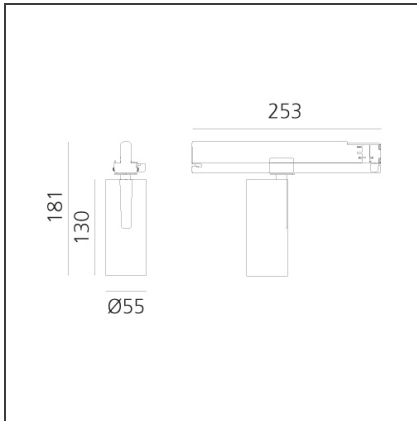

Vector Track 55 25W 22° 4000K DALI Brushed Bronze

IP20 Dimmerable: +  -

DESIGN BY

Carlotta de Bevilacqua

DESCRIPTION

Three sizes with three different beam angles each (spot, flood, wide flood) obtained by means of refractive or hybrid optical units. Vector 55 track DALI zoom optic (22°-32°). Junction arm integrated in the spotlight's body to keep the barycentre aligned with the track and prevent any imbalance in possible suspension versions of the track. The junction allows 360° rotation and 90° tilting for maximum emission adjustment freedom. Vector 95 available only in track version. Version with compact 4-conductor (3p+n) adapter with hidden LED driver and not-dimmable phase selector.

TECHNICAL DRAWINGS

FEATURES

Article Code:	AN15720	Series:	Indoor, 2018
Colour:	Brushed Bronze		Artemide Collection
Installation:	Projector, Track		
Environment:	Indoor		

DIMENSIONS

Height:	cm 18.4
Base Length:	cm 25.3
Inclination:	-90+90
Rotation:	cm 360

INCLUDED SOURCES

Category:	LED	Color temperature (K):	4000K
Number:	1		
Watt:	25W		
Type:	0		
Class:	A		

LUMINAIRE

Watt:	25W	Delivered lumens output (lm):	1489lm
		CCT:	4000K
		Efficiency:	62%
		Efficacy:	59.55lm/W
		CRI:	90
		Dimmable Typology:	Dali

Adjustable
dowsers - Vector
55
AP91500