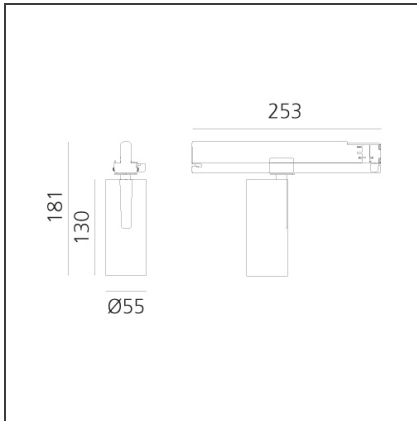

Vector Track 55 25W 22° 4000K DALI Black

IP20 Dimmerable: +  -

DESIGN BY

Carlotta de Bevilacqua

DESCRIPTION

Three sizes with three different beam angles each (spot, flood, wide flood) obtained by means of refractive or hybrid optical units. Vector 55 track DALI zoom optic (22°-32°). Junction arm integrated in the spotlight's body to keep the barycentre aligned with the track and prevent any imbalance in possible suspension versions of the track. The junction allows 360° rotation and 90° tilting for maximum emission adjustment freedom. Vector 95 available only in track version. Version with compact 4-conductor (3p+n) adapter with hidden LED driver and not-dimmable phase selector.

TECHNICAL DRAWINGS

FEATURES

Article Code:	AN15704	Series:	Indoor, 2018
Colour:	Black		Artemide Collection
Installation:	Projector, Track		
Environment:	Indoor		

DIMENSIONS

Height:	cm 18.4
Base Length:	cm 25.3
Inclination:	-90+90
Rotation:	cm 360

INCLUDED SOURCES

Category:	LED	Color temperature (K):	4000K
Number:	1		
Watt:	25W		
Type:	0		
Class:	A		

LUMINAIRE

Watt:	25W	Delivered lumens output (lm):	1489lm
		CCT:	4000K
		Efficiency:	62%
		Efficacy:	59.55lm/W
		CRI:	90
		Dimmable Typology:	Dali

Adjustable
dowsers - Vector
55
AP91500