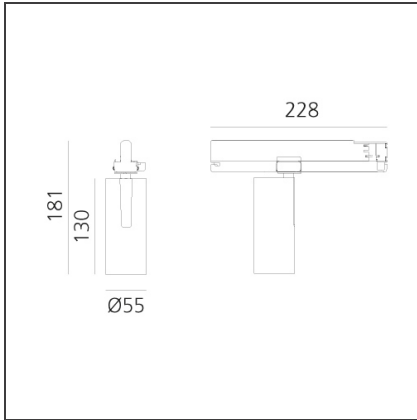

Vector Track 55 25W 22° 3000K Undimmable White

IP20 

DESIGN BY

Carlotta de Bevilacqua

DESCRIPTION

Three sizes with three different beam angles each (spot, flood, wide flood) obtained by means of refractive or hybrid optical units. Vector 55 track DALI zoom optic (22°-32°). Junction arm integrated in the spotlight's body to keep the barycentre aligned with the track and prevent any imbalance in possible suspension versions of the track. The junction allows 360° rotation and 90° tilting for maximum emission adjustment freedom. Vector 95 available only in track version. Version with compact 4-conductor (3p+n) adapter with hidden LED driver and not-dimmable phase selector.

TECHNICAL DRAWINGS

FEATURES

Article Code:	AN10201	Series:	Indoor, 2018 Artemide Collection
Colour:	White		
Installation:	Projector, Track		
Environment:	Indoor		

DIMENSIONS

Height:	cm 18.4
Base Length:	cm 16.2
Inclination:	-90+90
Rotation:	cm 360

Adjustable
dowsers - Vector
55
AP91500