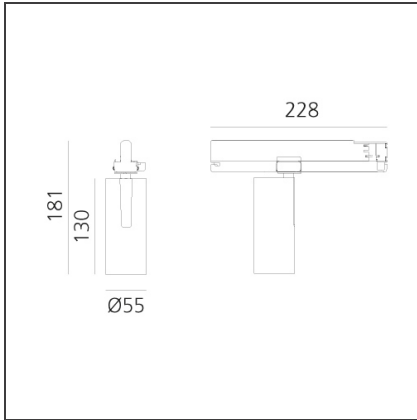

Vector Track 55 25W 22° 3000K Undimmable Brushed silver

IP20 

DESIGN BY

Carlotta de Bevilacqua

DESCRIPTION

Three sizes with three different beam angles each (spot, flood, wide flood) obtained by means of refractive or hybrid optical units. Vector 55 track DALI zoom optic (22°-32°). Junction arm integrated in the spotlight's body to keep the barycentre aligned with the track and prevent any imbalance in possible suspension versions of the track. The junction allows 360° rotation and 90° tilting for maximum emission adjustment freedom. Vector 95 available only in track version. Version with compact 4-conductor (3p+n) adapter with hidden LED driver and not-dimmable phase selector.

TECHNICAL DRAWINGS

FEATURES

Article Code:	AN10215	Series:	Indoor, 2018 Artemide Collection
Colour:	Brushed silver		
Installation:	Projector, Track		
Environment:	Indoor		

DIMENSIONS

Height:	cm 18.4
Base Length:	cm 16.2
Inclination:	-90+90
Rotation:	cm 360

Adjustable
dowsers - Vector
55
AP91500