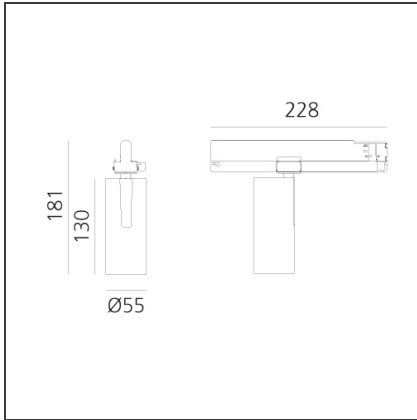

Vector Track 55 25W 22° 3000K Undimmable Brushed copper

IP20 

DESIGN BY

Carlotta de Bevilacqua

DESCRIPTION

Three sizes with three different beam angles each (spot, flood, wide flood) obtained by means of refractive or hybrid optical units. Vector 55 track DALI zoom optic (22°-32°). Junction arm integrated in the spotlight's body to keep the barycentre aligned with the track and prevent any imbalance in possible suspension versions of the track. The junction allows 360° rotation and 90° tilting for maximum emission adjustment freedom. Vector 95 available only in track version. Version with compact 4-conductor (3p+n) adapter with hidden LED driver and not-dimmable phase selector.

TECHNICAL DRAWINGS

FEATURES

Article Code:	AN10218	Series:	Indoor, 2018 Artemide Collection
Colour:	Brushed copper		
Installation:	Projector, Track		
Environment:	Indoor		

DIMENSIONS

Height:	cm 18.4
Base Length:	cm 16.2
Inclination:	-90+90
Rotation:	cm 360

Adjustable
dowsers - Vector
55
AP91500