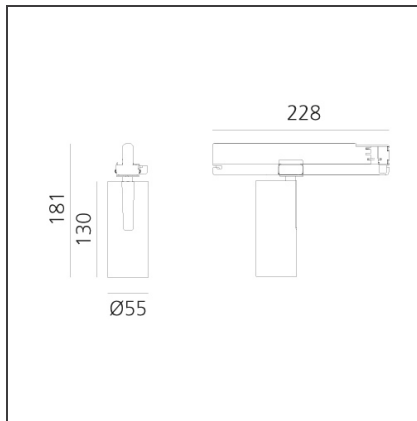

Vector Track 55 25W 22° 3000K Undimmable Brushed bronze

IP20 

DESIGN BY

Carlotta de Bevilacqua

DESCRIPTION

Three sizes with three different beam angles each (spot, flood, wide flood) obtained by means of refractive or hybrid optical units. Vector 55 track DALI zoom optic (22°-32°). Junction arm integrated in the spotlight's body to keep the barycentre aligned with the track and prevent any imbalance in possible suspension versions of the track. The junction allows 360° rotation and 90° tilting for maximum emission adjustment freedom. Vector 95 available only in track version. Version with compact 4-conductor (3p+n) adapter with hidden LED driver and not-dimmable phase selector.

TECHNICAL DRAWINGS

FEATURES

Article Code:	AN10220	Series:	Indoor, 2018 Artemide Collection
Colour:	Brushed bronze		
Installation:	Projector, Track		
Environment:	Indoor		

DIMENSIONS

Height:	cm 18.4
Base Length:	cm 16.2
Inclination:	-90+90
Rotation:	cm 360

Adjustable
dowsers - Vector
55
AP91500