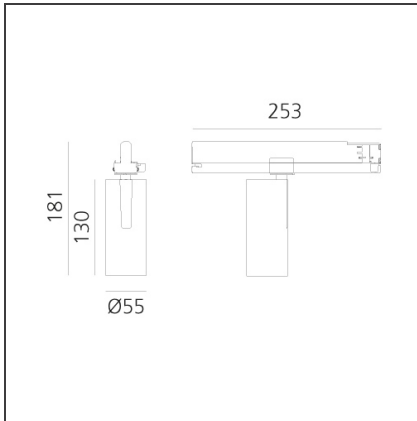

TECHNICAL DRAWINGS

FEATURES

Article Code:	AN10701	Series:	Indoor, 2018
Colour:	White		Artemide Collection
Installation:	Projector, Track		
Environment:	Indoor		

DIMENSIONS

Height:	cm 18.4
Base Length:	cm 25.3
Inclination:	-90+90
Rotation:	cm 360

INCLUDED SOURCES

Category:	LED	Color temperature (K):	3000K
Number:	1		
Watt:	25W		
Type:	0		
Class:	A		

LUMINAIRE

Watt:	25W	Delivered lumens output (lm):	1465lm
		CCT:	3000K
		Efficiency:	62%
		Efficacy:	58.62lm/W
		CRI:	90
		Dimmable Typology:	Dali

Notes

220/240Vac 50/60Hz Electronic ballast included.