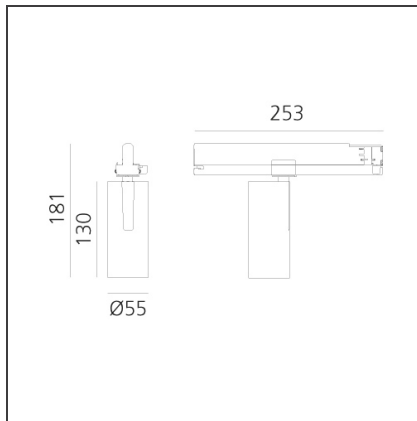

Vector Track 55 25W 22° 3000K DALI Brushed copper

IP20 Dimmerable: +  -

DESIGN BY

Carlotta de Bevilacqua

DESCRIPTION

Three sizes with three different beam angles each (spot, flood, wide flood) obtained by means of refractive or hybrid optical units. Vector 55 track DALI zoom optic (22°-32°). Junction arm integrated in the spotlight's body to keep the barycentre aligned with the track and prevent any imbalance in possible suspension versions of the track. The junction allows 360° rotation and 90° tilting for maximum emission adjustment freedom. Vector 95 available only in track version. Version with compact 4-conductor (3p+n) adapter with hidden LED driver and not-dimmable phase selector.

TECHNICAL DRAWINGS

FEATURES

Article Code:	AN10718	Series:	Indoor, 2018
Colour:	Brushed copper		Artemide Collection
Installation:	Projector, Track		
Environment:	Indoor		

DIMENSIONS

Height:	cm 18.4
Base Length:	cm 25.3
Inclination:	-90+90
Rotation:	cm 360

INCLUDED SOURCES

Category:	LED	Color temperature (K):	3000K
Number:	1		
Watt:	25W		
Type:	0		
Class:	A		

LUMINAIRE

Watt:	25W	Delivered lumens output (lm):	1466lm
		CCT:	3000K
		Efficiency:	62%
		Efficacy:	58.62lm/W
		CRI:	90
		Dimmable Typology:	Dali

Adjustable
dowsers - Vector
55
AP91500