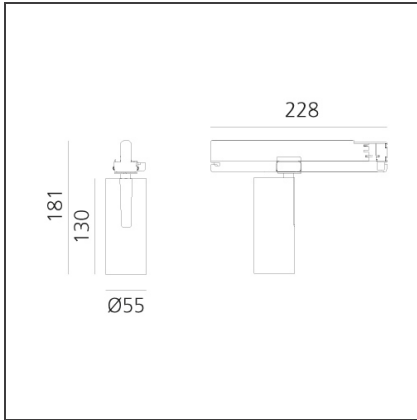

TECHNICAL DRAWINGS

FEATURES

Article Code:	AN11218	Series:	Indoor, 2018 Artemide Collection
Colour:	Brushed copper		
Installation:	Projector, Track		
Environment:	Indoor		

DIMENSIONS

Height:	cm 18.4
Base Length:	cm 16.2
Inclination:	-90+90
Rotation:	cm 360

INCLUDED SOURCES

Category:	LED	Color temperature (K):	2700K
Number:	1		
Watt:	25W		
Type:	0		

LUMINAIRE

Watt:	25W	Delivered lumens output (lm):	1408lm
		CCT:	2700K
		Efficiency:	62%
		Efficacy:	56.32lm/W
		CRI:	90

Notes

220/240Vac 50/60Hz Electronic ballast included.