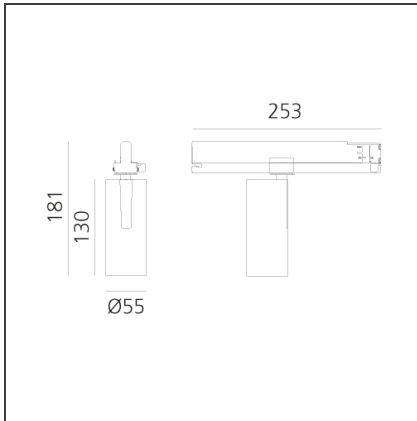

Vector Track 55 25W 22° 2700K DALI White

IP20 Dimmerable: +  -

DESIGN BY

Carlotta de Bevilacqua

DESCRIPTION

Three sizes with three different beam angles each (spot, flood, wide flood) obtained by means of refractive or hybrid optical units. Vector 55 track DALI zoom optic (22°-32°). Junction arm integrated in the spotlight's body to keep the barycentre aligned with the track and prevent any imbalance in possible suspension versions of the track. The junction allows 360° rotation and 90° tilting for maximum emission adjustment freedom. Vector 95 available only in track version. Version with compact 4-conductor (3p+n) adapter with hidden LED driver and not-dimmable phase selector.

TECHNICAL DRAWINGS

FEATURES

Article Code:	AN11701	Series:	Indoor, 2018
Colour:	White		Artemide Collection
Installation:	Projector, Track		
Environment:	Indoor		

DIMENSIONS

Height:	cm 18.4
Base Length:	cm 25.3
Inclination:	-90+90
Rotation:	cm 360

Adjustable
dowsers - Vector
55
AP91500