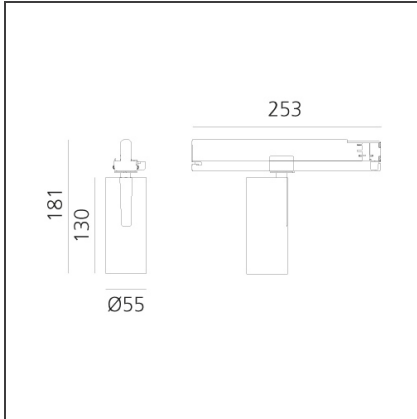

Vector Track 55 25W 22° 2700K DALI Brushed copper

IP20 Dimmerable: + -

DESIGN BY

Carlotta de Bevilacqua

DESCRIPTION

Three sizes with three different beam angles each (spot, flood, wide flood) obtained by means of refractive or hybrid optical units. Vector 55 track DALI zoom optic (22°-32°). Junction arm integrated in the spotlight's body to keep the barycentre aligned with the track and prevent any imbalance in possible suspension versions of the track. The junction allows 360° rotation and 90° tilting for maximum emission adjustment freedom. Vector 95 available only in track version. Version with compact 4-conductor (3p+n) adapter with hidden LED driver and not-dimmable phase selector.

TECHNICAL DRAWINGS

FEATURES

Article Code:	AN11718	Series:	Indoor, 2018
Colour:	Brushed copper		Artemide Collection
Installation:	Projector, Track		
Environment:	Indoor		

DIMENSIONS

Height:	cm 18.4
Base Length:	cm 25.3
Inclination:	-90+90
Rotation:	cm 360

Adjustable
dowsers - Vector
55
AP91500