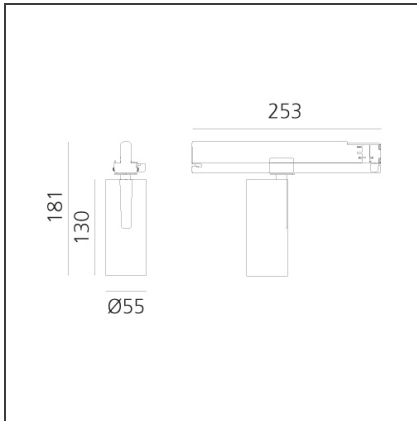

Vector Track 55 25W 22° 2700K DALI Black

IP20 Dimmerable: +  -

DESIGN BY

Carlotta de Bevilacqua

DESCRIPTION

Three sizes with three different beam angles each (spot, flood, wide flood) obtained by means of refractive or hybrid optical units. Vector 55 track DALI zoom optic (22°-32°). Junction arm integrated in the spotlight's body to keep the barycentre aligned with the track and prevent any imbalance in possible suspension versions of the track. The junction allows 360° rotation and 90° tilting for maximum emission adjustment freedom. Vector 95 available only in track version. Version with compact 4-conductor (3p+n) adapter with hidden LED driver and not-dimmable phase selector.

TECHNICAL DRAWINGS

FEATURES

Article Code:	AN11704	Series:	Indoor, 2018 Artemide Collection
Colour:	Black		
Installation:	Projector, Track		
Environment:	Indoor		

DIMENSIONS

Height:	cm 18.4
Base Length:	cm 25.3
Inclination:	-90+90
Rotation:	cm 360

Adjustable
dowsers - Vector
55
AP91500