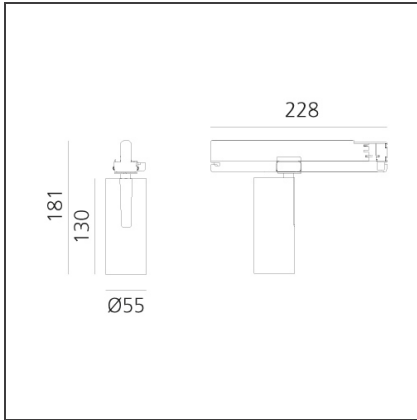

Vector Track 55 25W 16° 4000K Undimmable Brushed Silver

IP20 

DESIGN BY

Carlotta de Bevilacqua

DESCRIPTION

Three sizes with three different beam angles each (spot, flood, wide flood) obtained by means of refractive or hybrid optical units. Vector 55 track DALI zoom optic (22°-32°). Junction arm integrated in the spotlight's body to keep the barycentre aligned with the track and prevent any imbalance in possible suspension versions of the track. The junction allows 360° rotation and 90° tilting for maximum emission adjustment freedom. Vector 95 available only in track version. Version with compact 4-conductor (3p+n) adapter with hidden LED driver and not-dimmable phase selector.

TECHNICAL DRAWINGS

FEATURES

Article Code:	AN15115	Series:	Indoor, 2018 Artemide Collection
Colour:	Brushed Silver		
Installation:	Projector, Track		
Environment:	Indoor		

DIMENSIONS

Height:	cm 18.4
Base Length:	cm 16.2
Inclination:	-90+90
Rotation:	cm 360

INCLUDED SOURCES

Category:	LED	Color temperature (K):	4000K
Number:	1		
Watt:	25W		
Type:	0		
Class:	A		

LUMINAIRE

Watt:	25W	Delivered lumens output (lm):	1516lm
		CCT:	4000K
		Efficiency:	64%
		Efficacy:	60.63lm/W
		CRI:	90

Adjustable
dowsers - Vector
55
AP91500