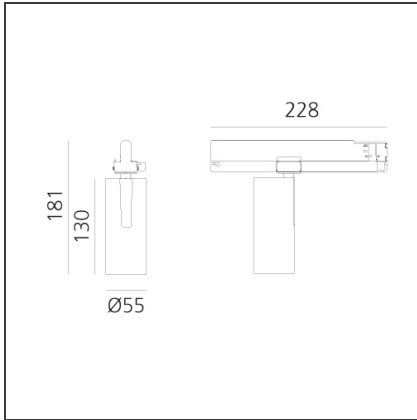

Vector Track 55 25W 16° 4000K Undimmable Black

IP20 

DESIGN BY

Carlotta de Bevilacqua

DESCRIPTION

Three sizes with three different beam angles each (spot, flood, wide flood) obtained by means of refractive or hybrid optical units. Vector 55 track DALI zoom optic (22°-32°). Junction arm integrated in the spotlight's body to keep the barycentre aligned with the track and prevent any imbalance in possible suspension versions of the track. The junction allows 360° rotation and 90° tilting for maximum emission adjustment freedom. Vector 95 available only in track version. Version with compact 4-conductor (3p+n) adapter with hidden LED driver and not-dimmable phase selector.

TECHNICAL DRAWINGS

FEATURES

Article Code:	AN15104	Series:	Indoor, 2018 Artemide Collection
Colour:	Black		
Installation:	Projector, Track		
Environment:	Indoor		

DIMENSIONS

Height:	cm 18.4
Base Length:	cm 16.2
Inclination:	-90+90
Rotation:	cm 360

INCLUDED SOURCES

Category:	LED	Color temperature (K):	4000K
Number:	1		
Watt:	25W		
Type:	0		
Class:	A		

LUMINAIRE

Watt:	25W	Delivered lumens output (lm):	1516lm
		CCT:	4000K
		Efficiency:	64%
		Efficacy:	60.63lm/W
		CRI:	90

Adjustable
dowsers - Vector
55
AP91500