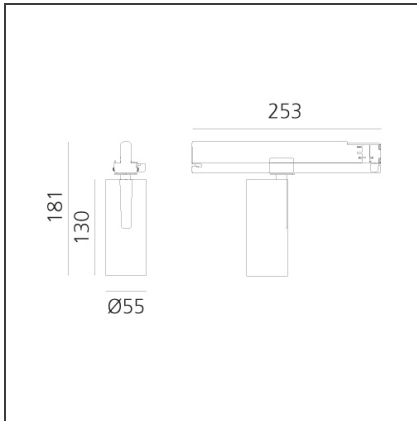

Vector Track 55 25W 16° 4000K DALI White

IP20 Dimmerable: +  -

DESIGN BY

Carlotta de Bevilacqua

DESCRIPTION

Three sizes with three different beam angles each (spot, flood, wide flood) obtained by means of refractive or hybrid optical units. Vector 55 track DALI zoom optic (22°-32°). Junction arm integrated in the spotlight's body to keep the barycentre aligned with the track and prevent any imbalance in possible suspension versions of the track. The junction allows 360° rotation and 90° tilting for maximum emission adjustment freedom. Vector 95 available only in track version. Version with compact 4-conductor (3p+n) adapter with hidden LED driver and not-dimmable phase selector.

TECHNICAL DRAWINGS

FEATURES

Article Code:	AN15601	Series:	Indoor, 2018
Colour:	White		Artemide Collection
Installation:	Projector, Track		
Environment:	Indoor		

DIMENSIONS

Height:	cm 18.4
Base Length:	cm 25.3
Inclination:	-90+90
Rotation:	cm 360

INCLUDED SOURCES

Category:	LED	Color temperature (K):	4000K
Number:	1		
Watt:	25W		
Type:	0		
Class:	A		

LUMINAIRE

Watt:	25W	Delivered lumens output (lm):	1516lm
		CCT:	4000K
		Efficiency:	64%
		Efficacy:	60.63lm/W
		CRI:	90
		Dimmable Typology:	Dali

Adjustable
dowsers - Vector
55
AP91500