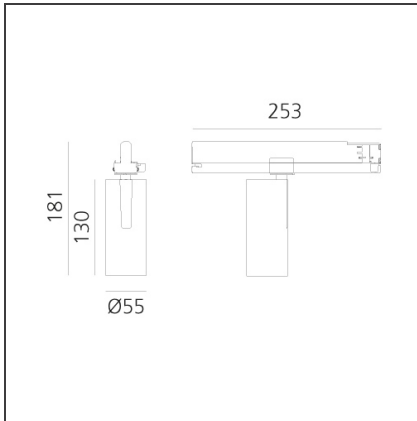

TECHNICAL DRAWINGS

FEATURES

Article Code:	AN15615	Series:	Indoor, 2018
Colour:	Brushed Silver		Artemide Collection
Installation:	Projector, Track		
Environment:	Indoor		

DIMENSIONS

Height:	cm 18.4
Base Length:	cm 25.3
Inclination:	-90+90
Rotation:	cm 360

INCLUDED SOURCES

Category:	LED	Color temperature (K):	4000K
Number:	1		
Watt:	25W		
Type:	0		
Class:	A		

LUMINAIRE

Watt:	25W	Delivered lumens output (lm):	1516lm
		CCT:	4000K
		Efficiency:	64%
		Efficacy:	60.63lm/W
		CRI:	90
		Dimmable Typology:	Dali

Notes

220/240Vac 50/60Hz Electronic ballast included.