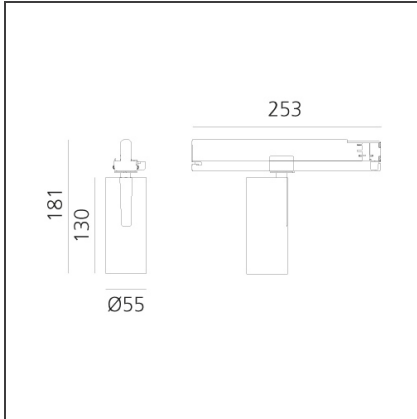

TECHNICAL DRAWINGS

FEATURES

Article Code:	AN15618	Series:	Indoor, 2018
Colour:	Brushed Copper		Artemide Collection
Installation:	Projector, Track		
Environment:	Indoor		

DIMENSIONS

Height:	cm 18.4
Base Length:	cm 25.3
Inclination:	-90+90
Rotation:	cm 360

INCLUDED SOURCES

Category:	LED	Color temperature (K):	4000K
Number:	1		
Watt:	25W		
Type:	0		
Class:	A		

LUMINAIRE

Watt:	25W	Delivered lumens output (lm):	1516lm
		CCT:	4000K
		Efficiency:	64%
		Efficacy:	60.63lm/W
		CRI:	90
		Dimmable Typology:	Dali

Notes

220/240Vac 50/60Hz Electronic ballast included.