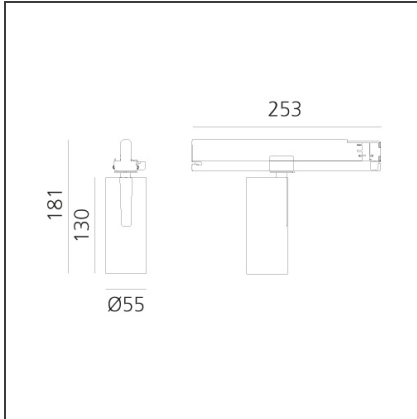

Vector Track 55 25W 16° 4000K DALI Brushed Bronze

IP20 Dimmerable: +  -

DESIGN BY

Carlotta de Bevilacqua

DESCRIPTION

Three sizes with three different beam angles each (spot, flood, wide flood) obtained by means of refractive or hybrid optical units. Vector 55 track DALI zoom optic (22°-32°). Junction arm integrated in the spotlight's body to keep the barycentre aligned with the track and prevent any imbalance in possible suspension versions of the track. The junction allows 360° rotation and 90° tilting for maximum emission adjustment freedom. Vector 95 available only in track version. Version with compact 4-conductor (3p+n) adapter with hidden LED driver and not-dimmable phase selector.

TECHNICAL DRAWINGS

FEATURES

Article Code:	AN15620	Series:	Indoor, 2018
Colour:	Brushed Bronze		Artemide Collection
Installation:	Projector, Track		
Environment:	Indoor		

DIMENSIONS

Height:	cm 18.4
Base Length:	cm 25.3
Inclination:	-90+90
Rotation:	cm 360

INCLUDED SOURCES

Category:	LED	Color temperature (K):	4000K
Number:	1		
Watt:	25W		
Type:	0		
Class:	A		

LUMINAIRE

Watt:	25W	Delivered lumens output (lm):	1516lm
		CCT:	4000K
		Efficiency:	64%
		Efficacy:	60.63lm/W
		CRI:	90
		Dimmable Typology:	Dali

Adjustable
dowsers - Vector
55
AP91500