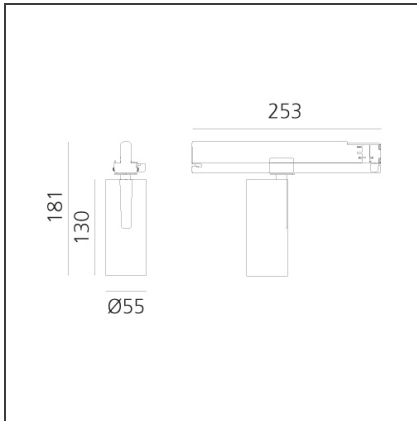

Vector Track 55 25W 16° 4000K DALI Black

IP20 Dimmerable: +  -

DESIGN BY

Carlotta de Bevilacqua

DESCRIPTION

Three sizes with three different beam angles each (spot, flood, wide flood) obtained by means of refractive or hybrid optical units. Vector 55 track DALI zoom optic (22°-32°). Junction arm integrated in the spotlight's body to keep the barycentre aligned with the track and prevent any imbalance in possible suspension versions of the track. The junction allows 360° rotation and 90° tilting for maximum emission adjustment freedom. Vector 95 available only in track version. Version with compact 4-conductor (3p+n) adapter with hidden LED driver and not-dimmable phase selector.

TECHNICAL DRAWINGS

FEATURES

Article Code:	AN15604	Series:	Indoor, 2018
Colour:	Black		Artemide Collection
Installation:	Projector, Track		
Environment:	Indoor		

DIMENSIONS

Height:	cm 18.4
Base Length:	cm 25.3
Inclination:	-90+90
Rotation:	cm 360

INCLUDED SOURCES

Category:	LED	Color temperature (K):	4000K
Number:	1		
Watt:	25W		
Type:	0		
Class:	A		

LUMINAIRE

Watt:	25W	Delivered lumens output (lm):	1516lm
		CCT:	4000K
		Efficiency:	64%
		Efficacy:	60.63lm/W
		CRI:	90
		Dimmable Typology:	Dali

Adjustable
dowsers - Vector
55
AP91500