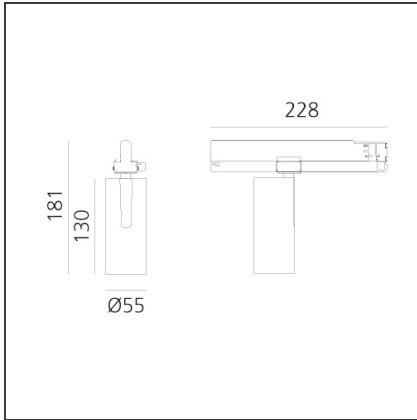

Vector Track 55 25W 16° 3000K Undimmable White

IP20 

DESIGN BY

Carlotta de Bevilacqua

DESCRIPTION

Three sizes with three different beam angles each (spot, flood, wide flood) obtained by means of refractive or hybrid optical units. Vector 55 track DALI zoom optic (22°-32°). Junction arm integrated in the spotlight's body to keep the barycentre aligned with the track and prevent any imbalance in possible suspension versions of the track. The junction allows 360° rotation and 90° tilting for maximum emission adjustment freedom. Vector 95 available only in track version. Version with compact 4-conductor (3p+n) adapter with hidden LED driver and not-dimmable phase selector.

TECHNICAL DRAWINGS

FEATURES

Article Code:	AN10101	Series:	Indoor, 2018 Artemide Collection
Colour:	White		
Installation:	Projector, Track		
Environment:	Indoor		

DIMENSIONS

Height:	cm 18.4
Base Length:	cm 16.2
Inclination:	-90+90
Rotation:	cm 360

Adjustable
dowsers - Vector
55
AP91500