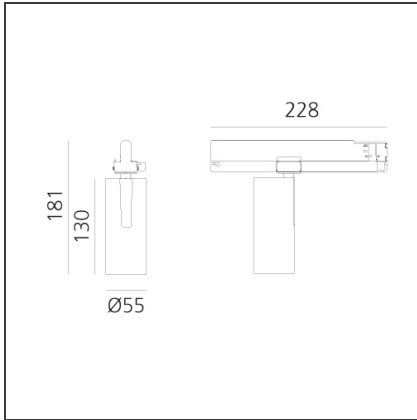

Vector Track 55 25W 16° 3000K Undimmable Brushed copper

IP20 

DESIGN BY

Carlotta de Bevilacqua

DESCRIPTION

Three sizes with three different beam angles each (spot, flood, wide flood) obtained by means of refractive or hybrid optical units. Vector 55 track DALI zoom optic (22°-32°). Junction arm integrated in the spotlight's body to keep the barycentre aligned with the track and prevent any imbalance in possible suspension versions of the track. The junction allows 360° rotation and 90° tilting for maximum emission adjustment freedom. Vector 95 available only in track version. Version with compact 4-conductor (3p+n) adapter with hidden LED driver and not-dimmable phase selector.

TECHNICAL DRAWINGS

FEATURES

Article Code:	AN10118	Series:	Indoor, 2018 Artemide Collection
Colour:	Brushed copper		
Installation:	Projector, Track		
Environment:	Indoor		

DIMENSIONS

Height:	cm 18.4
Base Length:	cm 16.2
Inclination:	-90+90
Rotation:	cm 360

Adjustable
dowsers - Vector
55
AP91500