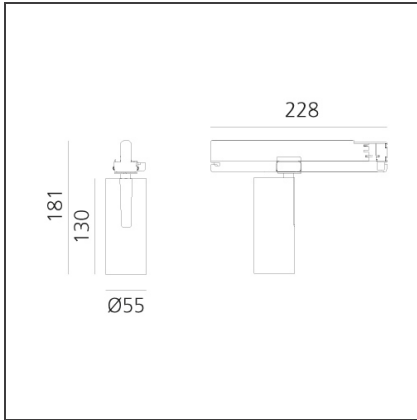

Vector Track 55 25W 16° 3000K Undimmable Brushed bronze

IP20 

DESIGN BY

Carlotta de Bevilacqua

DESCRIPTION

Three sizes with three different beam angles each (spot, flood, wide flood) obtained by means of refractive or hybrid optical units. Vector 55 track DALI zoom optic (22°-32°). Junction arm integrated in the spotlight's body to keep the barycentre aligned with the track and prevent any imbalance in possible suspension versions of the track. The junction allows 360° rotation and 90° tilting for maximum emission adjustment freedom. Vector 95 available only in track version. Version with compact 4-conductor (3p+n) adapter with hidden LED driver and not-dimmable phase selector.

TECHNICAL DRAWINGS

FEATURES

Article Code:	AN10120	Series:	Indoor, 2018 Artemide Collection
Colour:	Brushed bronze		
Installation:	Projector, Track		
Environment:	Indoor		

DIMENSIONS

Height:	cm 18.4
Base Length:	cm 16.2
Inclination:	-90+90
Rotation:	cm 360

Adjustable
dowsers - Vector
55
AP91500