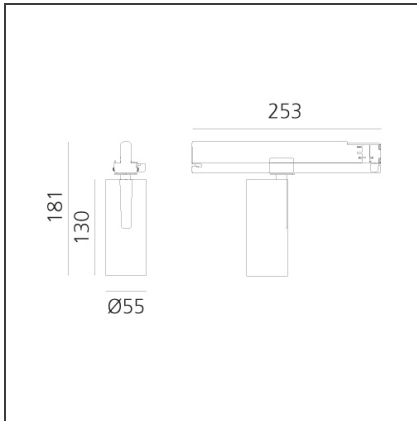

Vector Track 55 25W 16° 3000K DALI White

IP20 Dimmerable: +  -

DESIGN BY

Carlotta de Bevilacqua

DESCRIPTION

Three sizes with three different beam angles each (spot, flood, wide flood) obtained by means of refractive or hybrid optical units. Vector 55 track DALI zoom optic (22°-32°). Junction arm integrated in the spotlight's body to keep the barycentre aligned with the track and prevent any imbalance in possible suspension versions of the track. The junction allows 360° rotation and 90° tilting for maximum emission adjustment freedom. Vector 95 available only in track version. Version with compact 4-conductor (3p+n) adapter with hidden LED driver and not-dimmable phase selector.

TECHNICAL DRAWINGS

FEATURES

Article Code:	AN10601	Series:	Indoor, 2018
Colour:	White		Artemide Collection
Installation:	Projector, Track		
Environment:	Indoor		

DIMENSIONS

Height:	cm 18.4
Base Length:	cm 25.3
Inclination:	-90+90
Rotation:	cm 360

INCLUDED SOURCES

Category:	LED	Color temperature (K):	3000K
Number:	1		
Watt:	25W		
Type:	0		
Class:	A		

LUMINAIRE

Watt:	25W	Delivered lumens output (lm):	1492lm
		CCT:	3000K
		Efficiency:	64%
		Efficacy:	59.69lm/W
		CRI:	90
		Dimmable Typology:	Dali

Adjustable
dowsers - Vector
55
AP91500