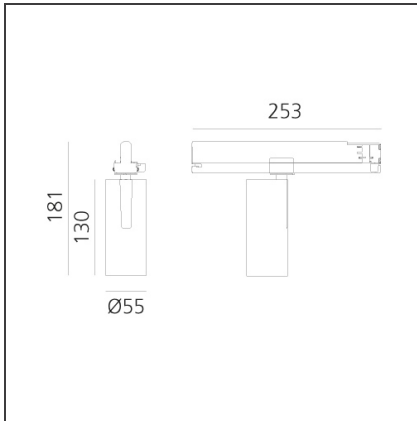

Vector Track 55 25W 16° 3000K DALI Brushed silver

IP20 Dimmerable: + -

DESIGN BY

Carlotta de Bevilacqua

DESCRIPTION

Three sizes with three different beam angles each (spot, flood, wide flood) obtained by means of refractive or hybrid optical units. Vector 55 track DALI zoom optic (22°-32°). Junction arm integrated in the spotlight's body to keep the barycentre aligned with the track and prevent any imbalance in possible suspension versions of the track. The junction allows 360° rotation and 90° tilting for maximum emission adjustment freedom. Vector 95 available only in track version. Version with compact 4-conductor (3p+n) adapter with hidden LED driver and not-dimmable phase selector.

TECHNICAL DRAWINGS

FEATURES

Article Code:	AN10615	Series:	Indoor, 2018
Colour:	Brushed silver		Artemide Collection
Installation:	Projector, Track		
Environment:	Indoor		

DIMENSIONS

Height:	cm 18.4
Base Length:	cm 25.3
Inclination:	-90+90
Rotation:	cm 360

INCLUDED SOURCES

Category:	LED	Color temperature (K):	3000K
Number:	1		
Watt:	25W		
Type:	0		
Class:	A		

LUMINAIRE

Watt:	25W	Delivered lumens output (lm):	1492lm
		CCT:	3000K
		Efficiency:	64%
		Efficacy:	59.69lm/W
		CRI:	90
		Dimmable Typology:	Dali

Adjustable
dowsers - Vector
55
AP91500