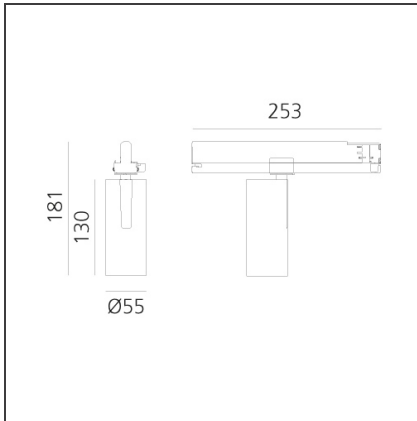

TECHNICAL DRAWINGS

FEATURES

Article Code:	AN10618	Series:	Indoor, 2018
Colour:	Brushed copper		Artemide Collection
Installation:	Projector, Track		
Environment:	Indoor		

DIMENSIONS

Height:	cm 18.4
Base Length:	cm 25.3
Inclination:	-90+90
Rotation:	cm 360

INCLUDED SOURCES

Category:	LED	Color temperature (K):	3000K
Number:	1		
Watt:	25W		
Type:	0		
Class:	A		

LUMINAIRE

Watt:	25W	Delivered lumens output (lm):	1492lm
		CCT:	3000K
		Efficiency:	64%
		Efficacy:	59.69lm/W
		CRI:	90
		Dimmable Typology:	Dali

Notes

220/240Vac 50/60Hz Electronic ballast included.