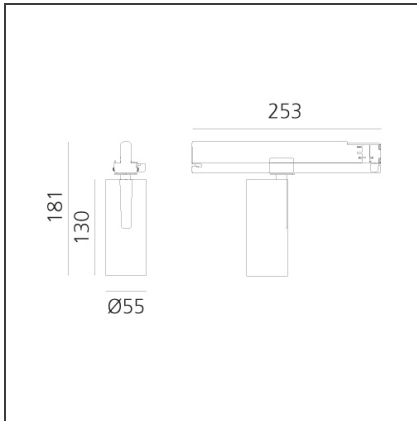

Vector Track 55 25W 16° 3000K DALI Brushed bronze

IP20 Dimmerable: + -

DESIGN BY

Carlotta de Bevilacqua

DESCRIPTION

Three sizes with three different beam angles each (spot, flood, wide flood) obtained by means of refractive or hybrid optical units. Vector 55 track DALI zoom optic (22°-32°). Junction arm integrated in the spotlight's body to keep the barycentre aligned with the track and prevent any imbalance in possible suspension versions of the track. The junction allows 360° rotation and 90° tilting for maximum emission adjustment freedom. Vector 95 available only in track version. Version with compact 4-conductor (3p+n) adapter with hidden LED driver and not-dimmable phase selector.

TECHNICAL DRAWINGS

FEATURES

Article Code:	AN10620	Series:	Indoor, 2018
Colour:	Brushed bronze		Artemide Collection
Installation:	Projector, Track		
Environment:	Indoor		

DIMENSIONS

Height:	cm 18.4
Base Length:	cm 25.3
Inclination:	-90+90
Rotation:	cm 360

INCLUDED SOURCES

Category:	LED	Color temperature (K):	3000K
Number:	1		
Watt:	25W		
Type:	0		
Class:	A		

LUMINAIRE

Watt:	25W	Delivered lumens output (lm):	1492lm
		CCT:	3000K
		Efficiency:	64%
		Efficacy:	59.69lm/W
		CRI:	90
		Dimmable Typology:	Dali

Adjustable
dowsers - Vector
55
AP91500