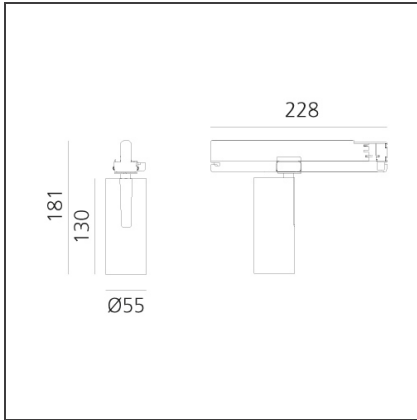

Vector Track 55 25W 16° 2700K Undimmable White

IP20 

DESIGN BY

Carlotta de Bevilacqua

DESCRIPTION

Three sizes with three different beam angles each (spot, flood, wide flood) obtained by means of refractive or hybrid optical units. Vector 55 track DALI zoom optic (22°-32°). Junction arm integrated in the spotlight's body to keep the barycentre aligned with the track and prevent any imbalance in possible suspension versions of the track. The junction allows 360° rotation and 90° tilting for maximum emission adjustment freedom. Vector 95 available only in track version. Version with compact 4-conductor (3p+n) adapter with hidden LED driver and not-dimmable phase selector.

TECHNICAL DRAWINGS

FEATURES

Article Code:	AN11101	Series:	Indoor, 2018 Artemide Collection
Colour:	White		
Installation:	Projector, Track		
Environment:	Indoor		

DIMENSIONS

Height:	cm 18.4
Base Length:	cm 16.2
Inclination:	-90+90
Rotation:	cm 360

Adjustable
dowsers - Vector
55
AP91500