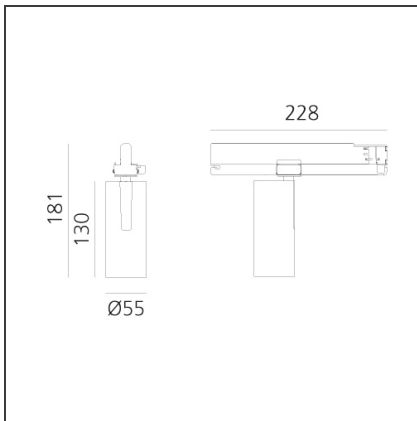

TECHNICAL DRAWINGS

FEATURES

Article Code:	AN11115	Series:	Indoor, 2018 Artemide Collection
Colour:	Brushed silver		
Installation:	Projector, Track		
Environment:	Indoor		

DIMENSIONS

Height:	cm 18.4
Base Length:	cm 16.2
Inclination:	-90+90
Rotation:	cm 360

INCLUDED SOURCES

Category:	LED	Color temperature (K):	2700K
Number:	1		
Watt:	25W		
Type:	0		

LUMINAIRE

Watt:	25W	Delivered lumens output (lm):	1434lm
		CCT:	2700K
		Efficiency:	64%
		Efficacy:	57.35lm/W
		CRI:	90

Notes

220/240Vac 50/60Hz Electronic ballast included.