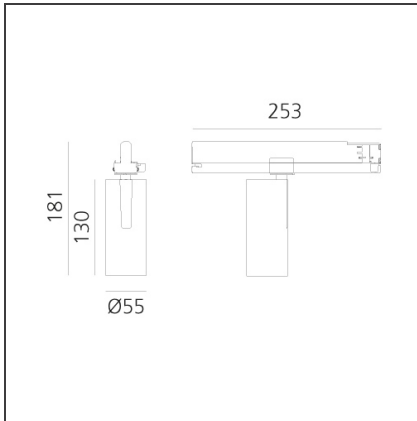

Vector Track 55 25W 16° 2700K DALI White

IP20 Dimmerable: +  -

DESIGN BY

Carlotta de Bevilacqua

DESCRIPTION

Three sizes with three different beam angles each (spot, flood, wide flood) obtained by means of refractive or hybrid optical units. Vector 55 track DALI zoom optic (22°-32°). Junction arm integrated in the spotlight's body to keep the barycentre aligned with the track and prevent any imbalance in possible suspension versions of the track. The junction allows 360° rotation and 90° tilting for maximum emission adjustment freedom. Vector 95 available only in track version. Version with compact 4-conductor (3p+n) adapter with hidden LED driver and not-dimmable phase selector.

TECHNICAL DRAWINGS

FEATURES

Article Code:	AN11601	Series:	Indoor, 2018 Artemide Collection
Colour:	White		
Installation:	Projector, Track		
Environment:	Indoor		

DIMENSIONS

Height:	cm 18.4
Base Length:	cm 25.3
Inclination:	-90+90
Rotation:	cm 360

Adjustable
dowsers - Vector
55
AP91500