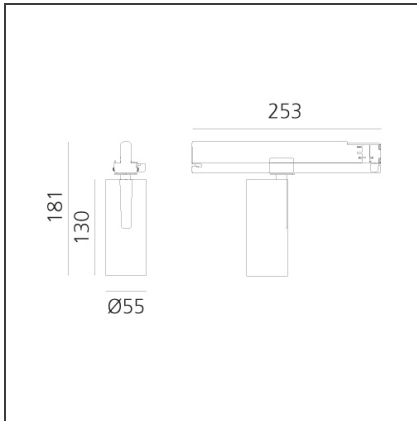

Vector Track 55 25W 16° 2700K DALI Brushed silver

IP20 Dimmerable: +  -

DESIGN BY

Carlotta de Bevilacqua

DESCRIPTION

Three sizes with three different beam angles each (spot, flood, wide flood) obtained by means of refractive or hybrid optical units. Vector 55 track DALI zoom optic (22°-32°). Junction arm integrated in the spotlight's body to keep the barycentre aligned with the track and prevent any imbalance in possible suspension versions of the track. The junction allows 360° rotation and 90° tilting for maximum emission adjustment freedom. Vector 95 available only in track version. Version with compact 4-conductor (3p+n) adapter with hidden LED driver and not-dimmable phase selector.

TECHNICAL DRAWINGS

FEATURES

Article Code:	AN11615	Series:	Indoor, 2018
Colour:	Brushed silver		Artemide Collection
Installation:	Projector, Track		
Environment:	Indoor		

DIMENSIONS

Height:	cm 18.4
Base Length:	cm 25.3
Inclination:	-90+90
Rotation:	cm 360

Adjustable
dowsers - Vector
55
AP91500