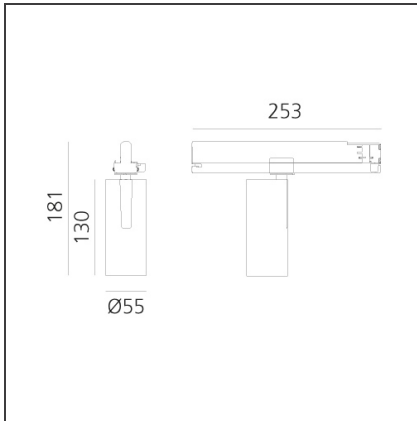

Vector Track 55 25W 16° 2700K DALI Brushed bronze

IP20 Dimmerable: +  -

DESIGN BY

Carlotta de Bevilacqua

DESCRIPTION

Three sizes with three different beam angles each (spot, flood, wide flood) obtained by means of refractive or hybrid optical units. Vector 55 track DALI zoom optic (22°-32°). Junction arm integrated in the spotlight's body to keep the barycentre aligned with the track and prevent any imbalance in possible suspension versions of the track. The junction allows 360° rotation and 90° tilting for maximum emission adjustment freedom. Vector 95 available only in track version. Version with compact 4-conductor (3p+n) adapter with hidden LED driver and not-dimmable phase selector.

TECHNICAL DRAWINGS

FEATURES

Article Code:	AN11620	Series:	Indoor, 2018
Colour:	Brushed bronze		Artemide Collection
Installation:	Projector, Track		
Environment:	Indoor		

DIMENSIONS

Height:	cm 18.4
Base Length:	cm 25.3
Inclination:	-90+90
Rotation:	cm 360

Adjustable
dowsers - Vector
55
AP91500