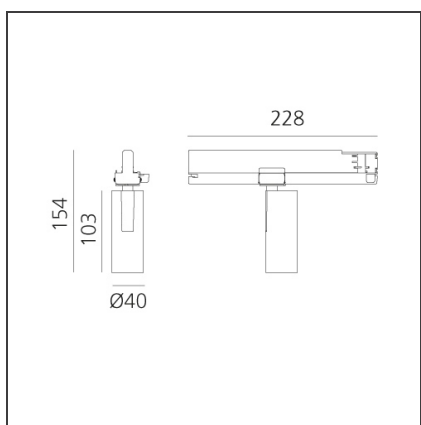

Vector Track 40 10W 28° 4000K Undimmable Brushed Silver

IP20 

DESIGN BY

Carlotta de Bevilacqua

DESCRIPTION

Three sizes with three different beam angles each (spot, flood, wide flood) obtained by means of refractive or hybrid optical units. Vector 55 track DALI zoom optic (22°-32°). Junction arm integrated in the spotlight's body to keep the barycentre aligned with the track and prevent any imbalance in possible suspension versions of the track. The junction allows 360° rotation and 90° tilting for maximum emission adjustment freedom. Vector 95 available only in track version. Version with compact 4-conductor (3p+n) adapter with hidden LED driver and not-dimmable phase selector.

TECHNICAL DRAWINGS

FEATURES

Article Code:	AN05315	Series:	Indoor, 2018 Artemide Collection
Colour:	Brushed Silver		
Installation:	Projector, Track		
Environment:	Indoor		

DIMENSIONS

Height:	cm 15.4
Base Length:	cm 22.8
Inclination:	-90+90
Rotation:	cm 360