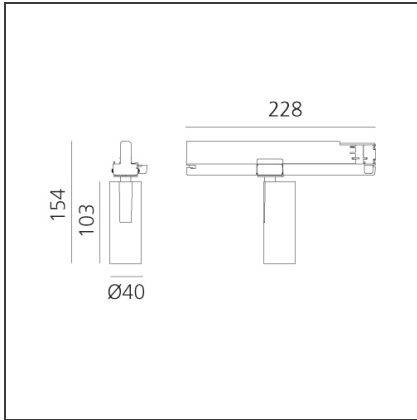

TECHNICAL DRAWINGS

FEATURES

Article Code:	AN05320	Series:	Indoor, 2018 Artemide Collection
Colour:	Brushed Bronze		
Installation:	Projector, Track		
Environment:	Indoor		

DIMENSIONS

Height:	cm 15.4
Base Length:	cm 22.8
Inclination:	-90+90
Rotation:	cm 360

INCLUDED SOURCES

Category:	LED	Color temperature (K):	4000K
Number:	1	Color Tolerance:	MacAdam 3SDCM
Watt:	10W	Service Life:	L70 (6K) 50000h
Type:	0		
Class:	A		

LUMINAIRE

Watt:	10W	Delivered lumens output (lm):	566lm
		CCT:	4000K
		Efficiency:	63%
		Efficacy:	56.65lm/W
		CRI:	90

Notes

220/240Vac 50/60Hz Electronic ballast included.