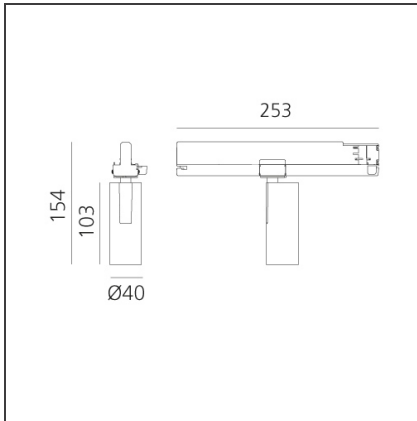

Vector Track 40 10W 28° 4000K DALI White

IP20 Dimmerable: +  -

DESIGN BY

Carlotta de Bevilacqua

DESCRIPTION

Three sizes with three different beam angles each (spot, flood, wide flood) obtained by means of refractive or hybrid optical units. Vector 55 track DALI zoom optic (22°-32°). Junction arm integrated in the spotlight's body to keep the barycentre aligned with the track and prevent any imbalance in possible suspension versions of the track. The junction allows 360° rotation and 90° tilting for maximum emission adjustment freedom. Vector 95 available only in track version. Version with compact 4-conductor (3p+n) adapter with hidden LED driver and not-dimmable phase selector.

TECHNICAL DRAWINGS

FEATURES

Article Code:	AN05801	Series:	Indoor, 2018
Colour:	White		Artemide Collection
Installation:	Projector, Track		
Environment:	Indoor		

DIMENSIONS

Height:	cm 15.4
Base Length:	cm 25.3
Inclination:	-90+90
Rotation:	cm 360